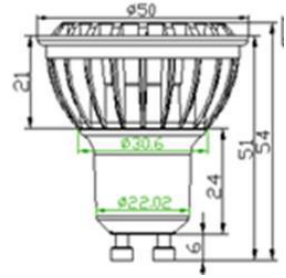

GU10

Technical information	UTGU10-EB6-6W
LED quantity & type	1pc Sharp COB
LED voltage / Hz	AC220-250V 50-60Hz
Base	GU10
LED wattage	6W
Current	340mA
Housing	Die cast aluminium. PMMA lens
Dimensions	Ø50 x 60mm
Viewing angle	60°
Working temperature	-20°C to + 60°C
LED colour	Warm White 2800-3000K 380LM
LED colour	Cool White 6000-6500K 420LM
LED colours	Amber, Blue, Green and Red
Power factor value	PF 0.70
CRI	Ra>80
Average rated life	30,000 hours
Carton Dms (cm) 100PK	30 x 26 x 40 cm
Net Weight/Gross Weight 50PK	8.65 Kgs / 9.6 Kgs
Energy rating	Class A
Warranty	2 Years
Dimmable	Yes